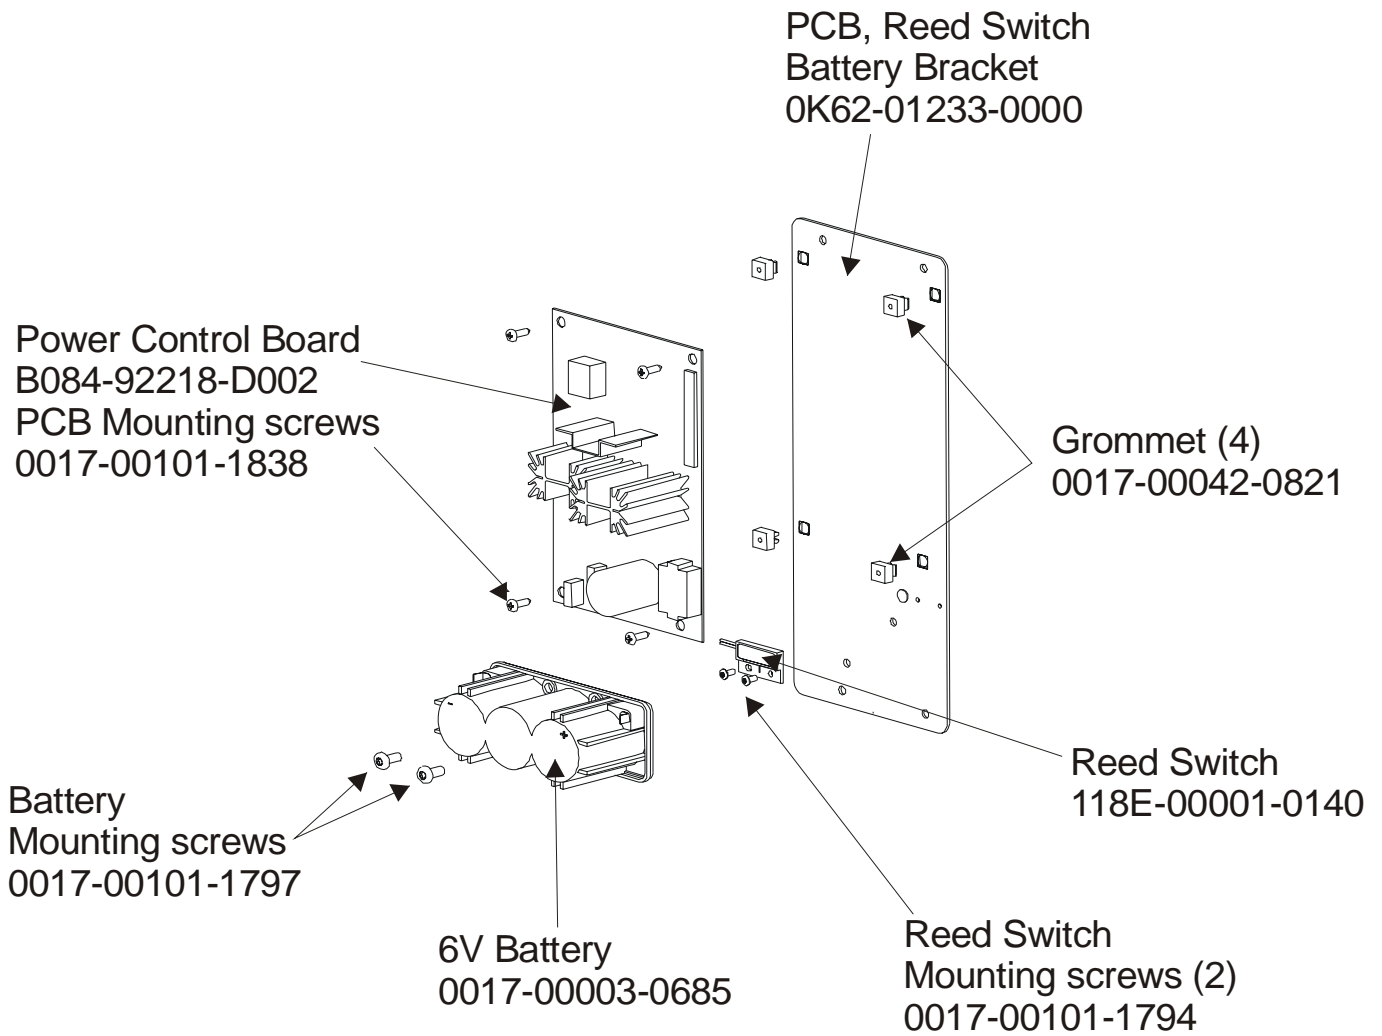

ARCTIC SILVER QUIET DRIVE 95Xi
PCB, Battery, Reed Switch & Bracket

95X-0XXX-03
S/N AXB100000 and up